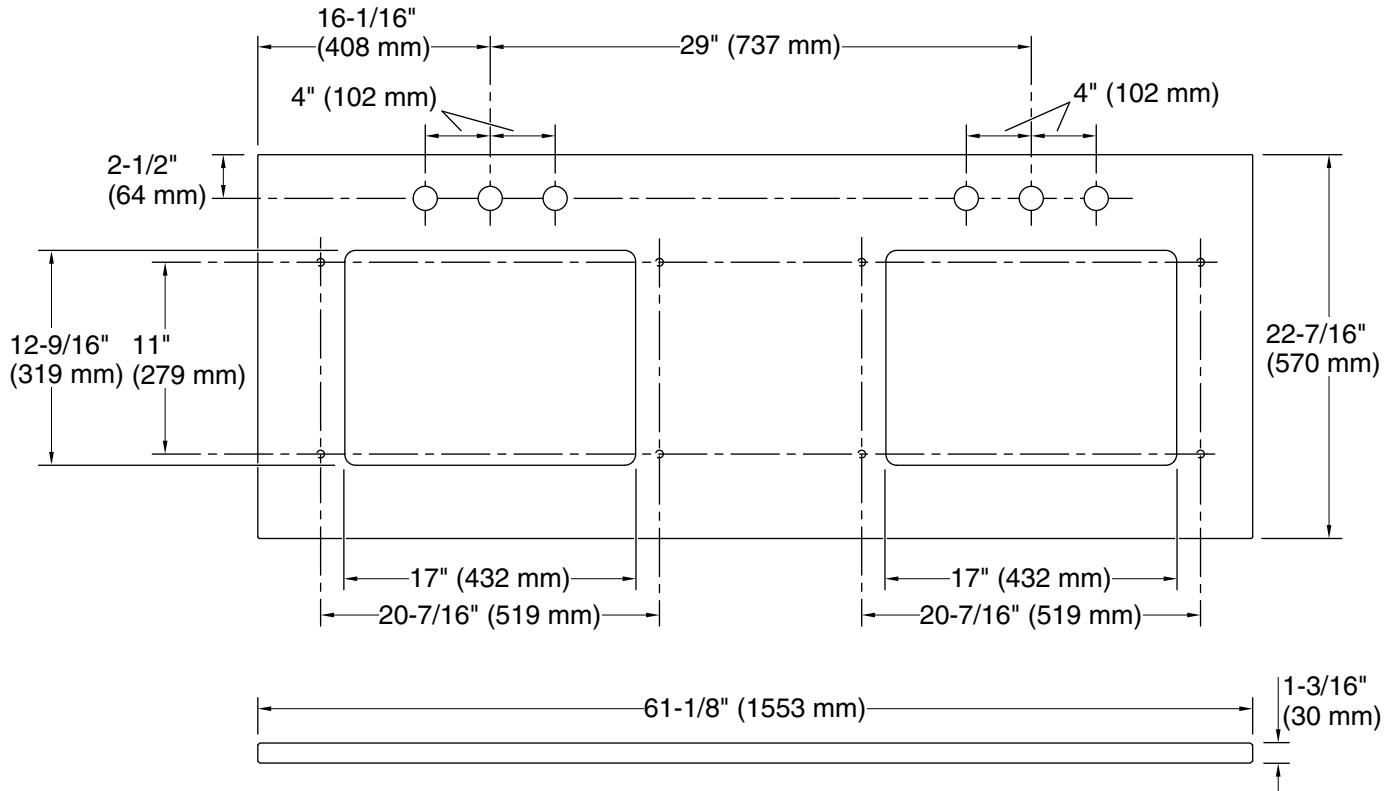

Material

- Silestone® quartz

Installation

- Vanity top
- Single faucet hole with pilot holes for optional 8" (203 mm) widespread faucet configuration

Recommended Products/Accessories

- K-2882 19-3/4" rectangular undermount bathroom sink
- K-2330 19-3/4" rectangular undermount bathroom sink
- K-20000 20-1/2" rectangular undermount bathroom sink

Optional Products/Accessories

- K-28265 Silestone® quartz 61" backsplash
- K-28266 Silestone® quartz side splash

Included Components

- Additional Components:
Mounting Screws

Codes/Standards

None Applicable

Technical Information

All product dimensions are nominal.
 Installation: Vanity top/ITB
 Number of deck holes: 1

Notes

Install this product according to the installation instructions.